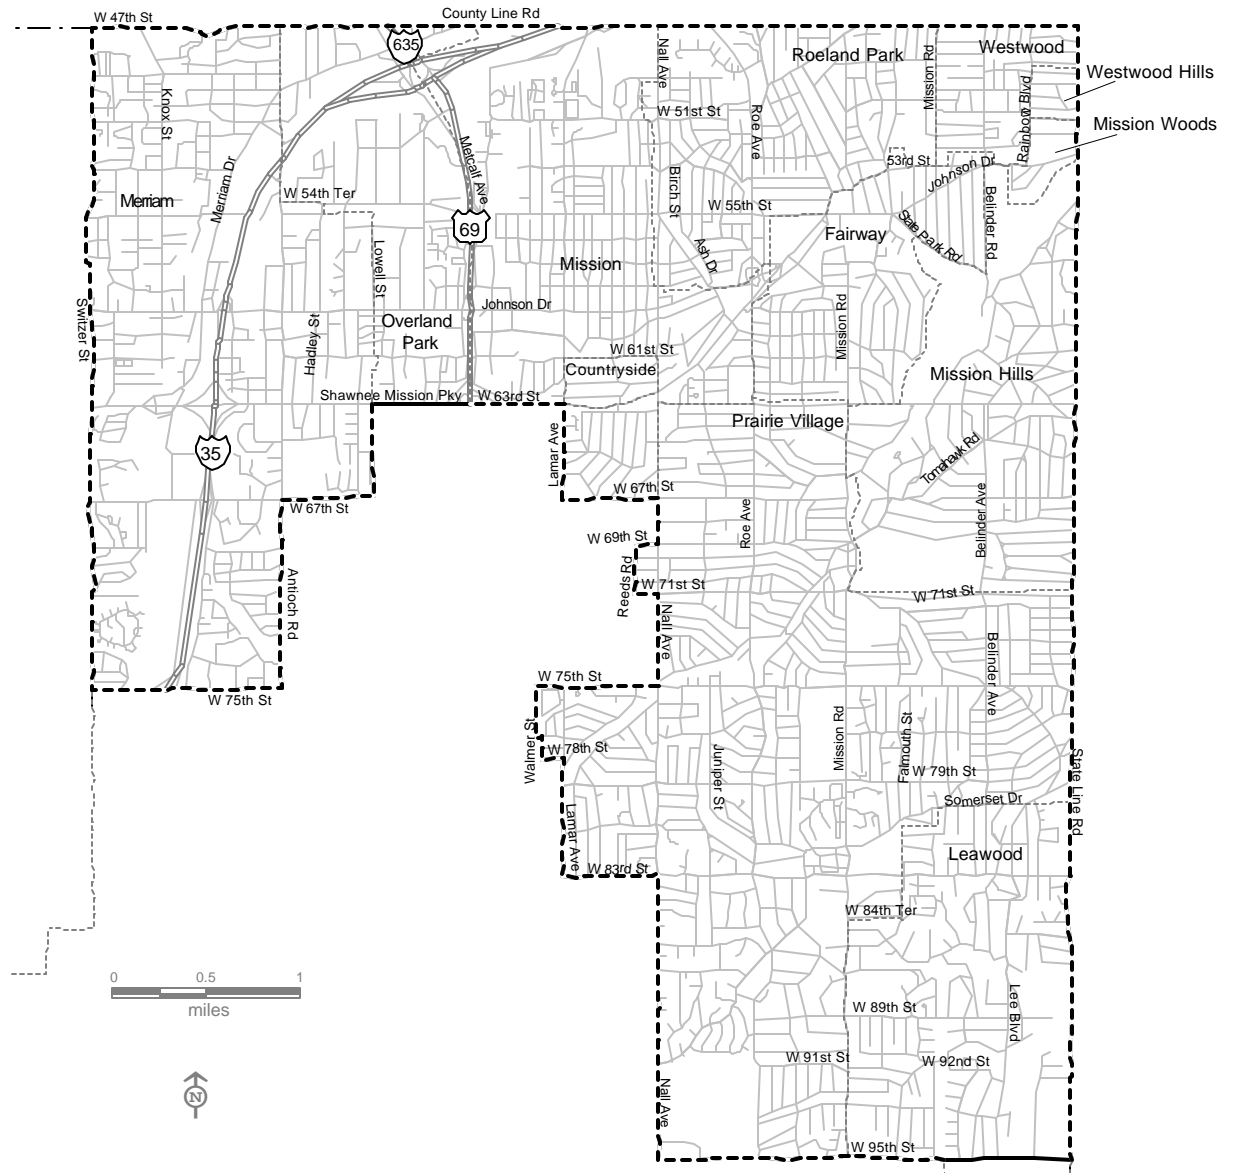

Senate District 7

Johnson County: Cities: Countryside, Fairway, Merriam, Mission, Mission Hills, Mission Woods, Prairie Village, Roeland Park, Westwood, Westwood Hills, Leawood (part), and Overland Park (part)

Legend

- District
- City & District Boundary
- County
- City Limits
- Highway
- Street