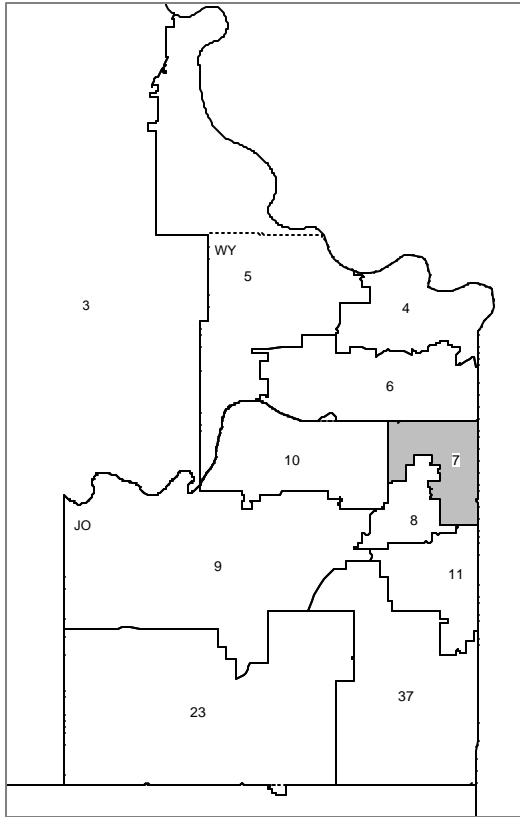

Senate District 7

Johnson County: Cities: Countryside, Fairway, Merriam, Mission, Mission Hills, Mission Woods, Prairie Village, Roeland Park, Westwood, Westwood Hills, Leawood (part), and Overland Park (part)

Legend

- District
- City & District Boundary
- County
- City Limits
- Highway
- Street