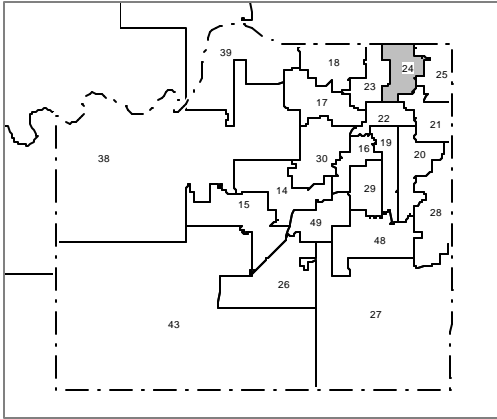

House District 24

Johnson County: Cities: Countryside, Mission, Overland Park (part) and Roeland Park (part)

Legend

- District
- City & District Boundary
- County
- City Limits
- Highway
- Street