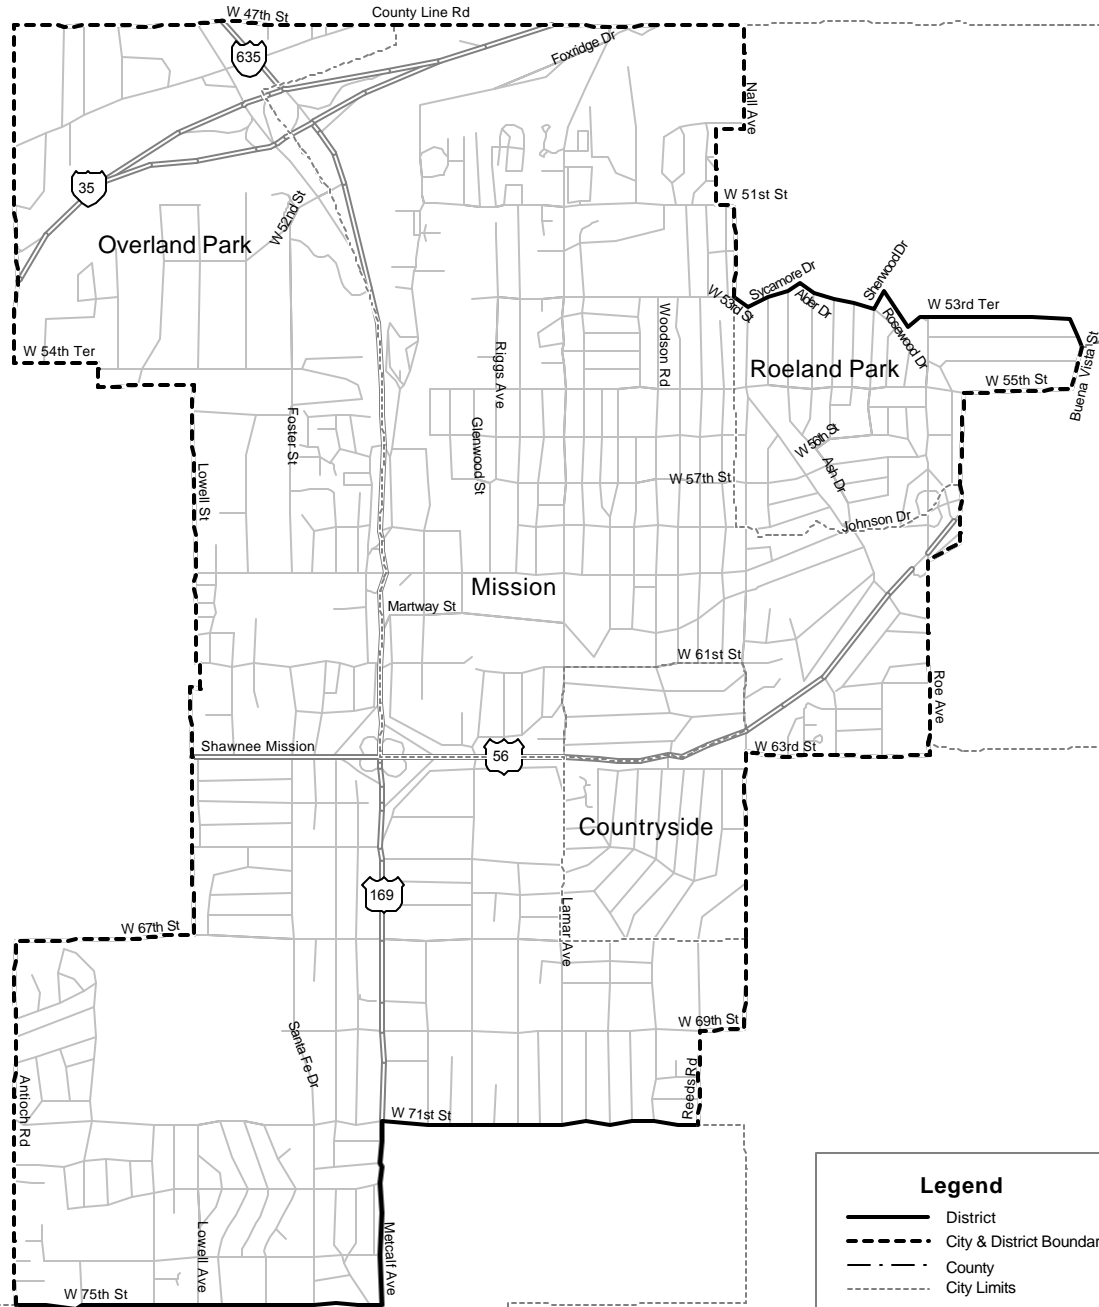

House District 24

Johnson County: Cities: Countryside, Mission, Overland Park (part) and Roeland Park (part)

Legend

- District
- City & District Boundary
- County
- City Limits
- Highway
- Street