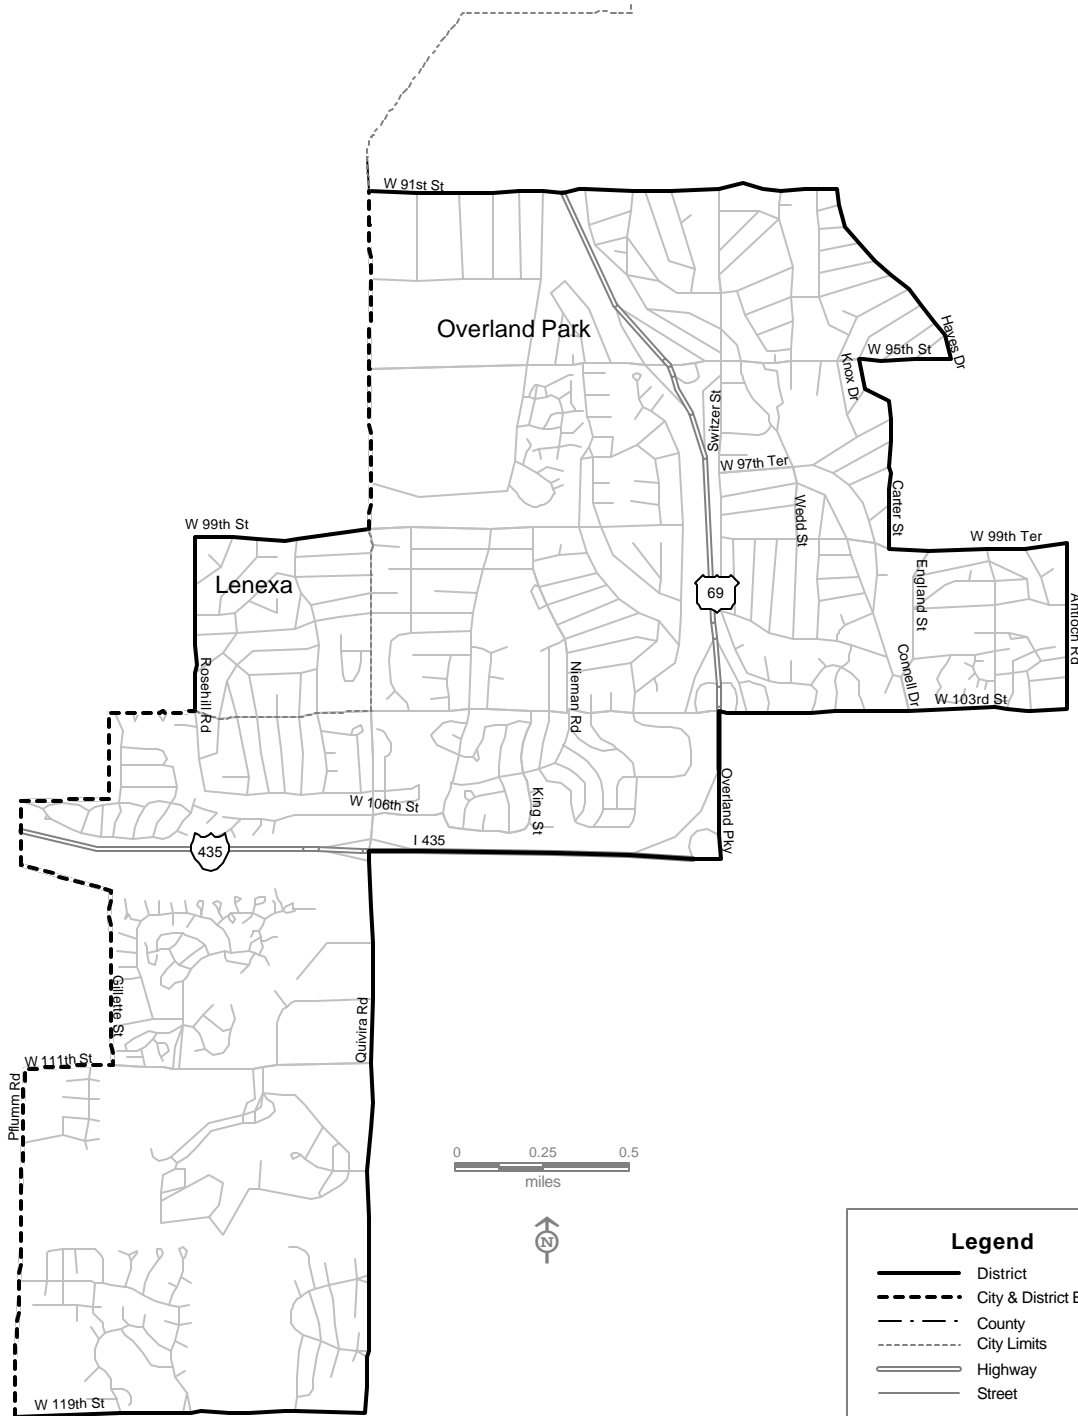

House District 16

Johnson County: Cities: Lenexa (part)
and Overland Park (part)

Legend

- District
- City & District Boundary
- County
- City Limits
- Highway
- Street